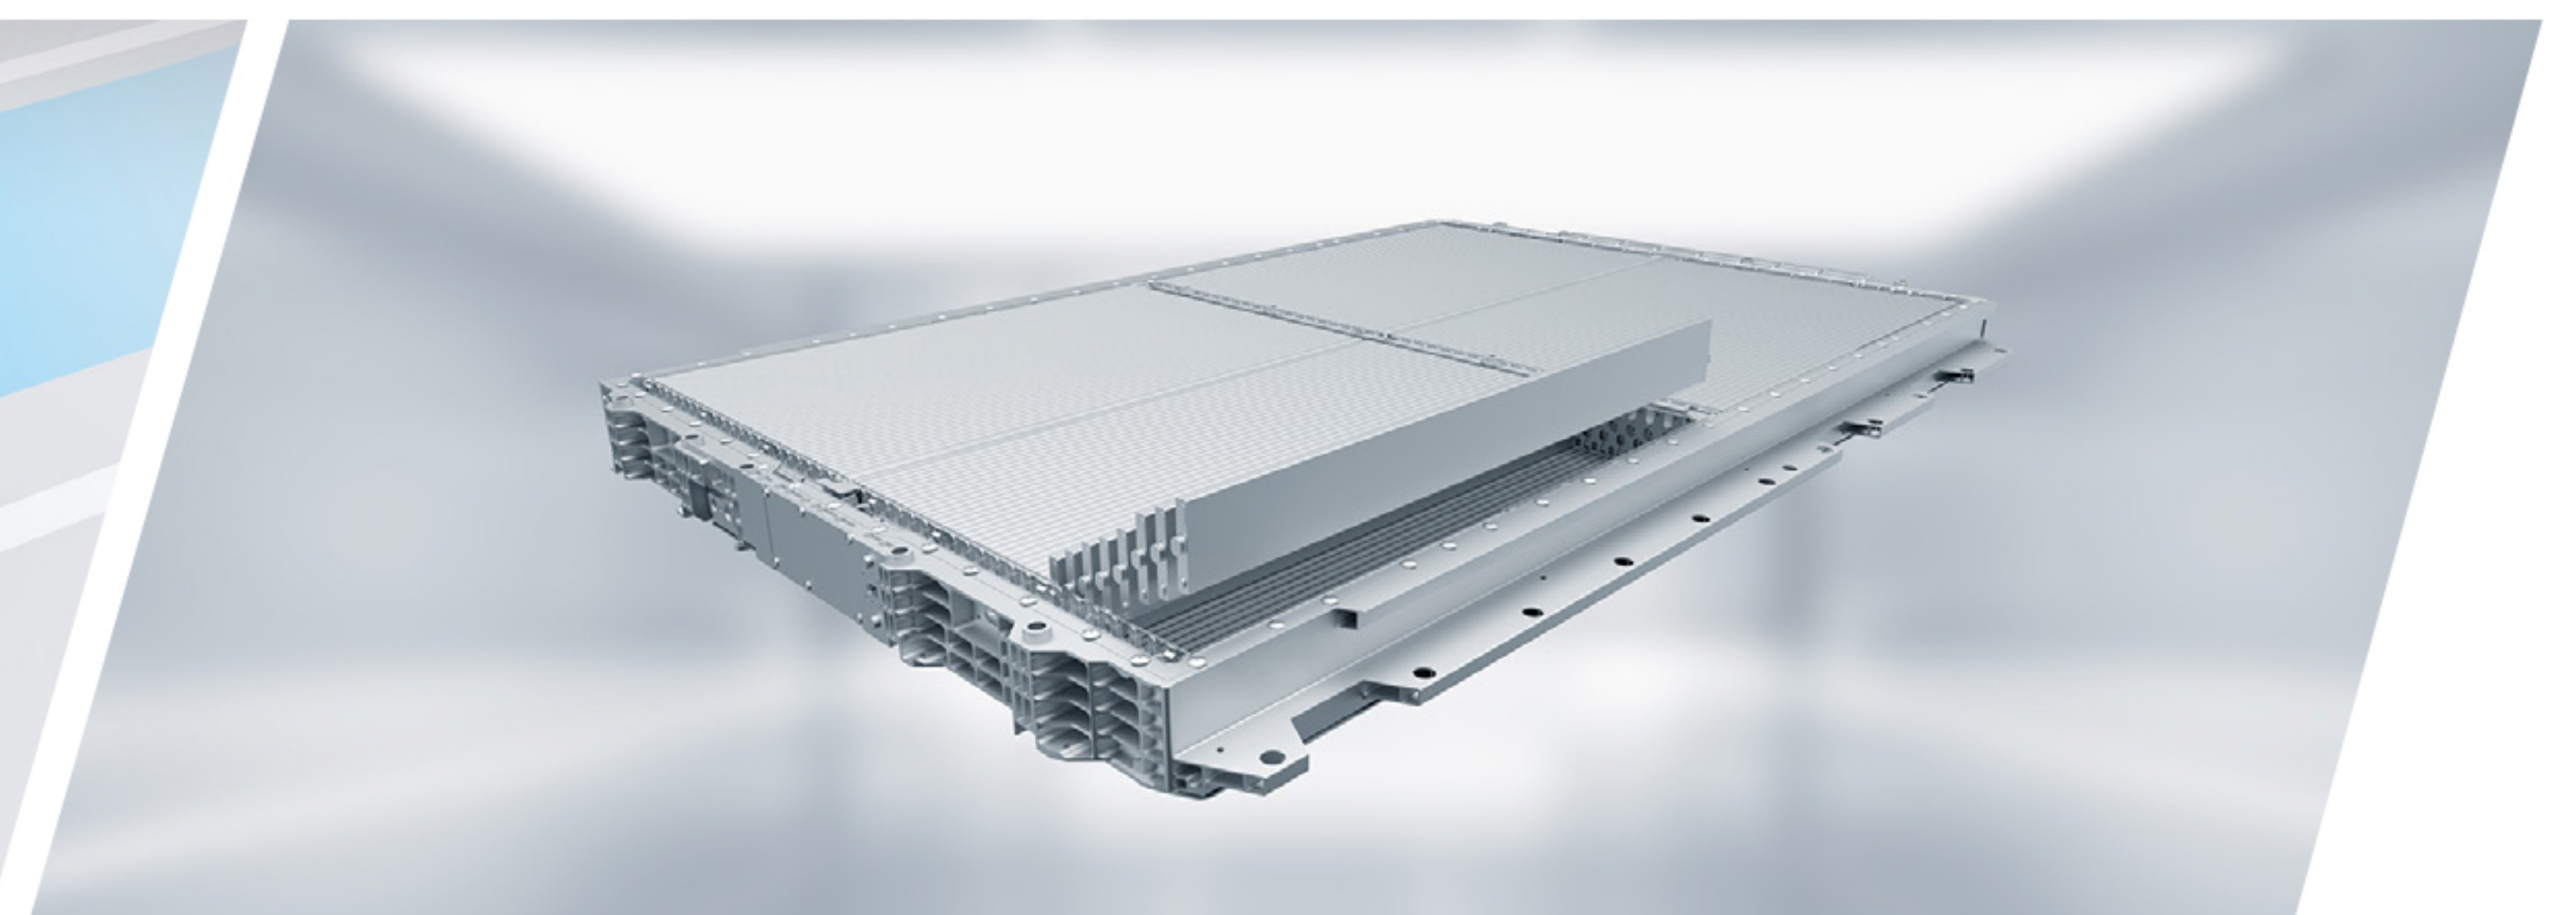

BYD

BYD SEAL

ELEVATE ACCELERATION

Crystal LED Combination Headlights

Boundless One-piece Through LED Taillight

e-Platform 3.0

BYD Blade Battery

SPECIFICATION