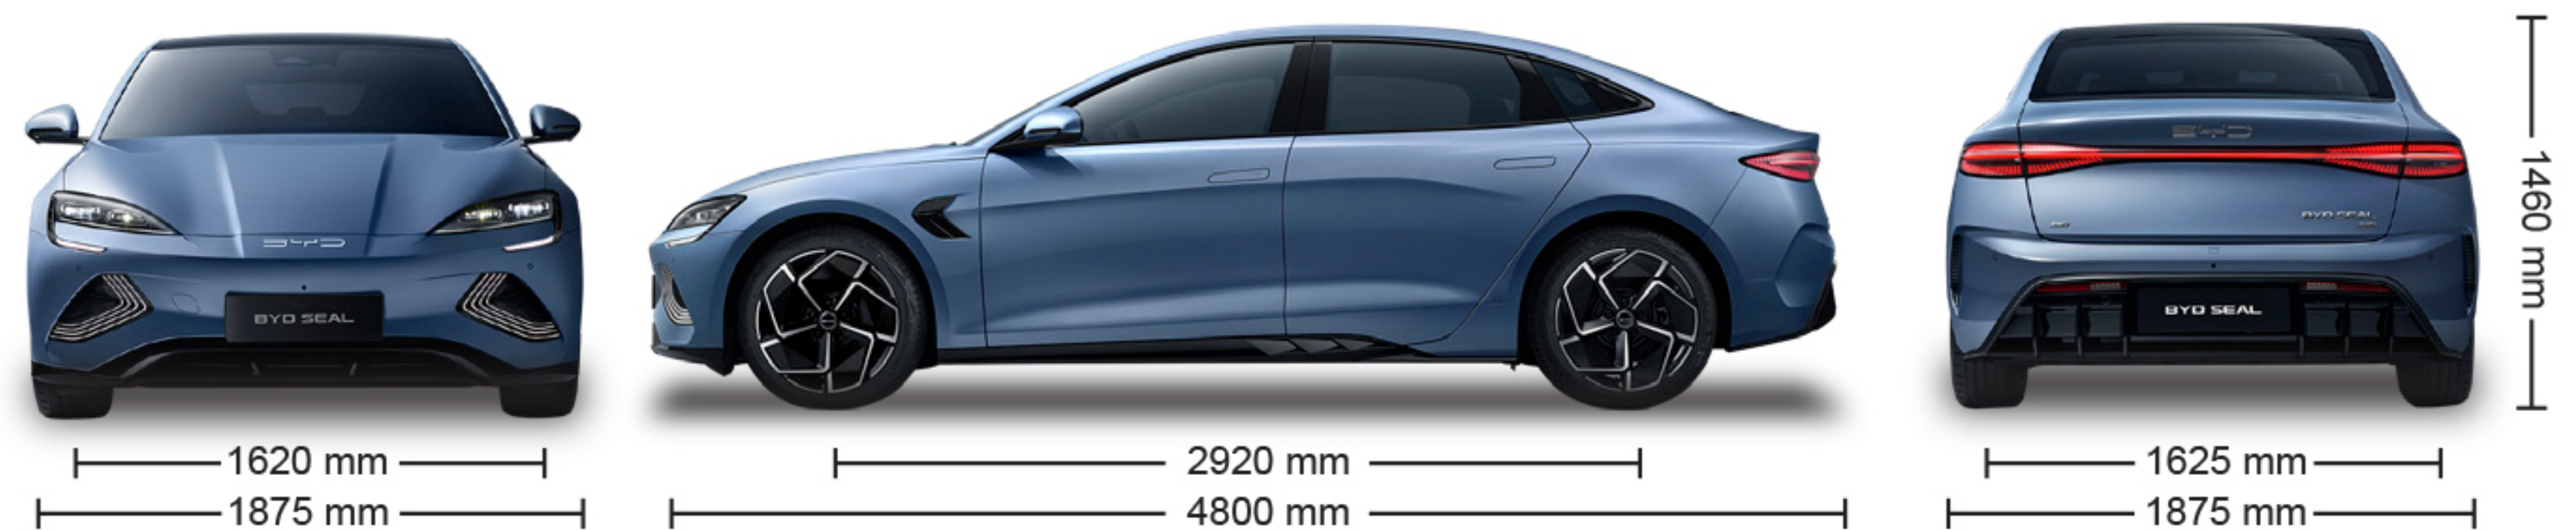

DIMENSIONS

EXTERIOR COLOURS OPTION

Cosmos Black

Atlantis Grey

Aurora White

Arctic Blue